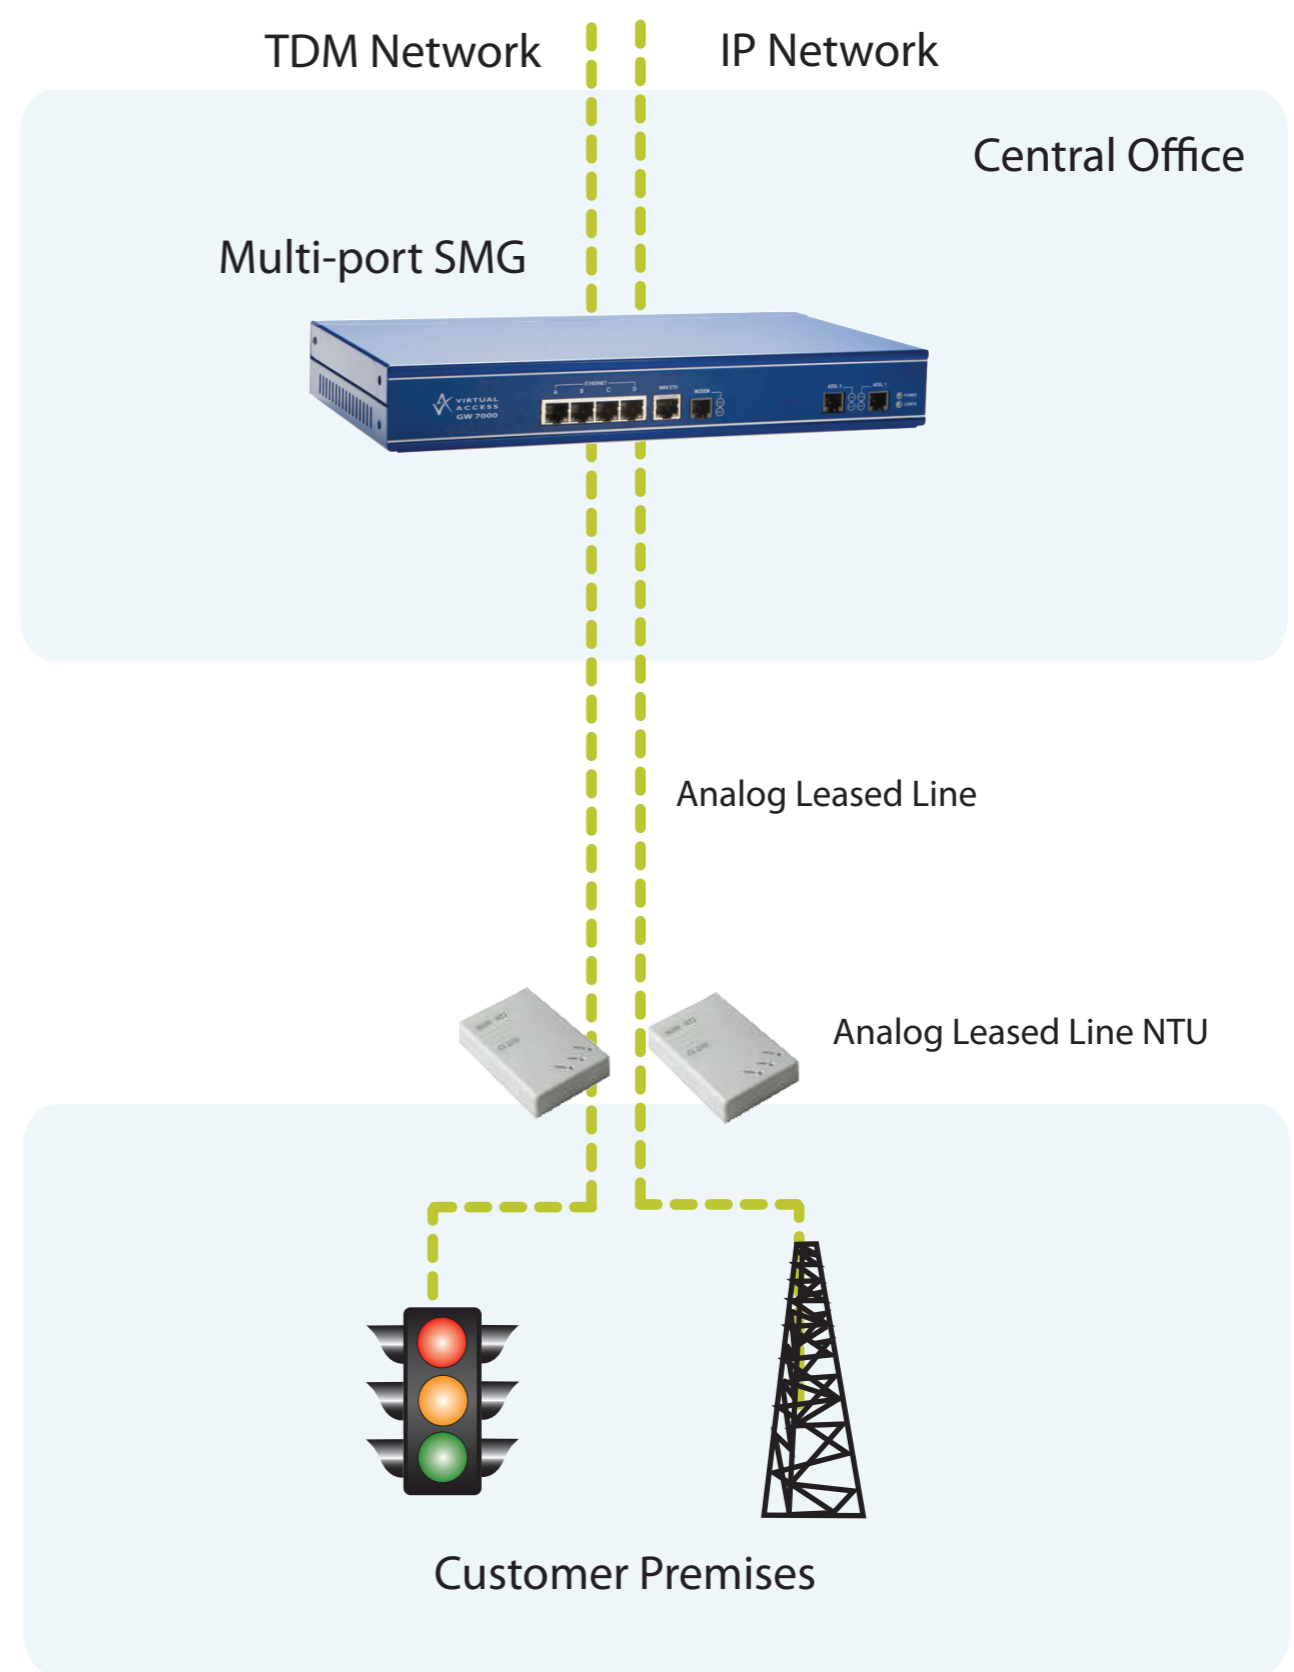

# Analogue Leased Line Central Office Migration (2/4 Wire Voice and Data)

Before

After