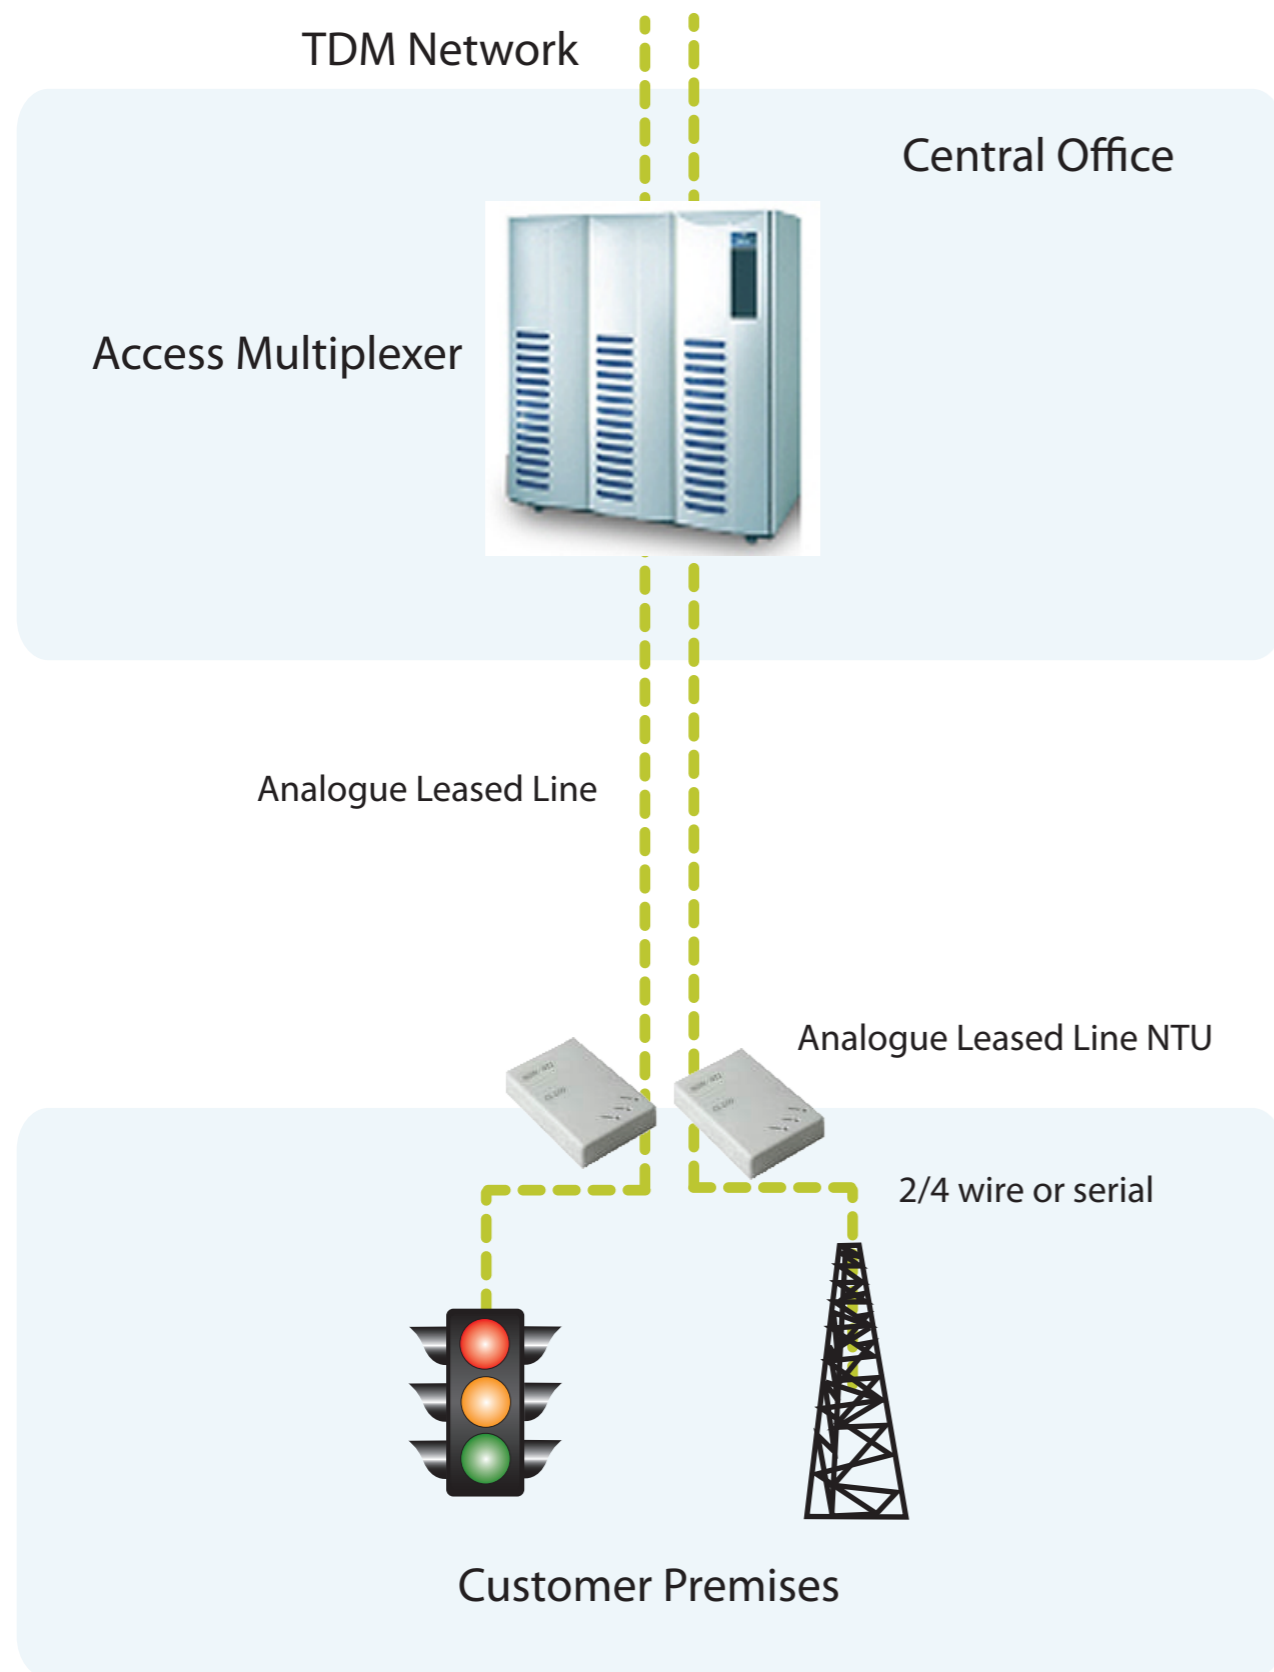

# Analogue Leased Line Central Office Migration (2/4 Wire Voice and Data)

Before

After